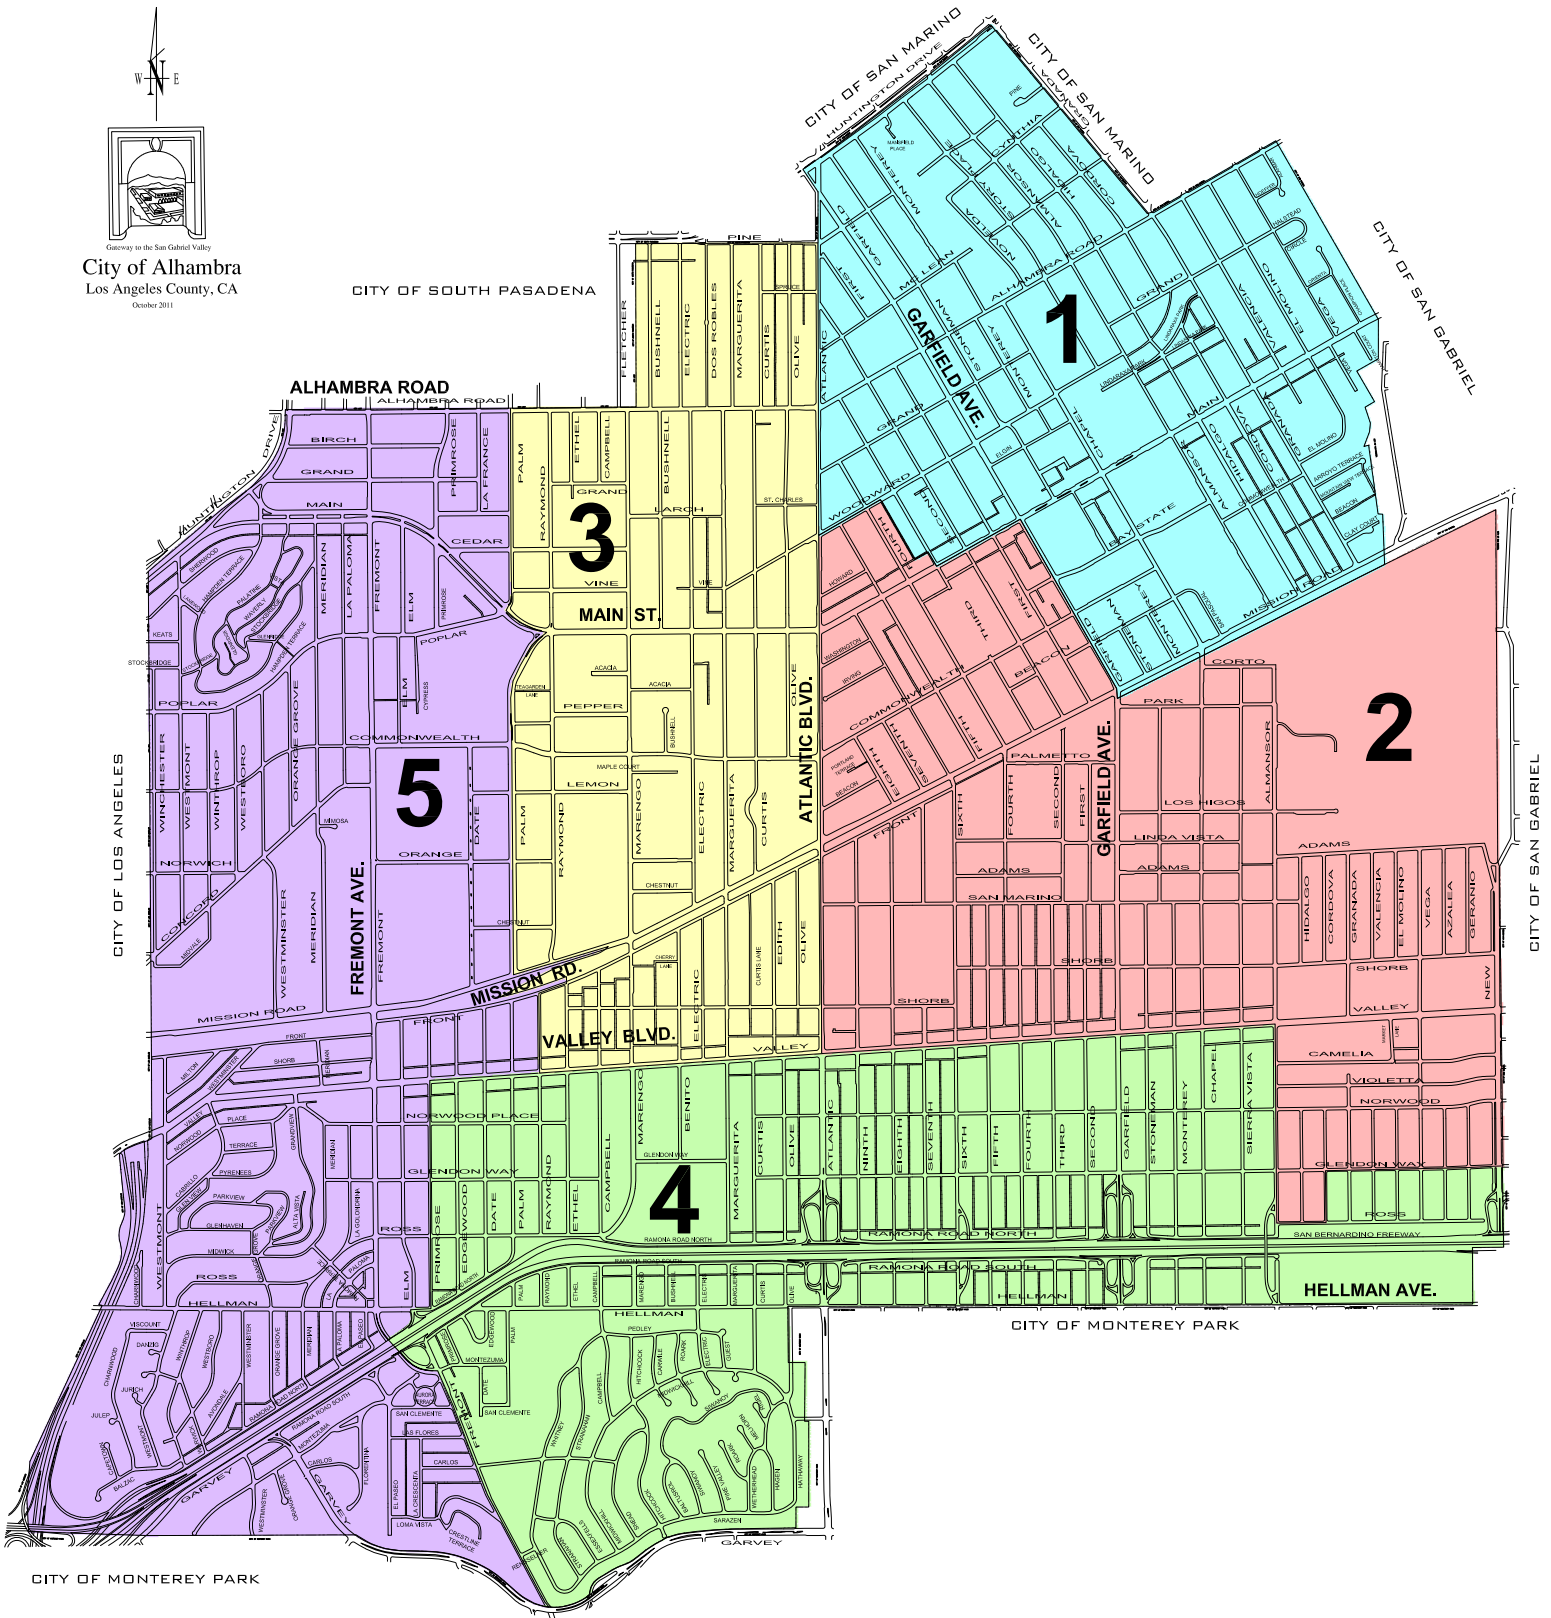

Gateway to the San Gabriel Valley
City of Alhambra
Los Angeles County, CA
October 2011

CITY OF MONTEREY PARK